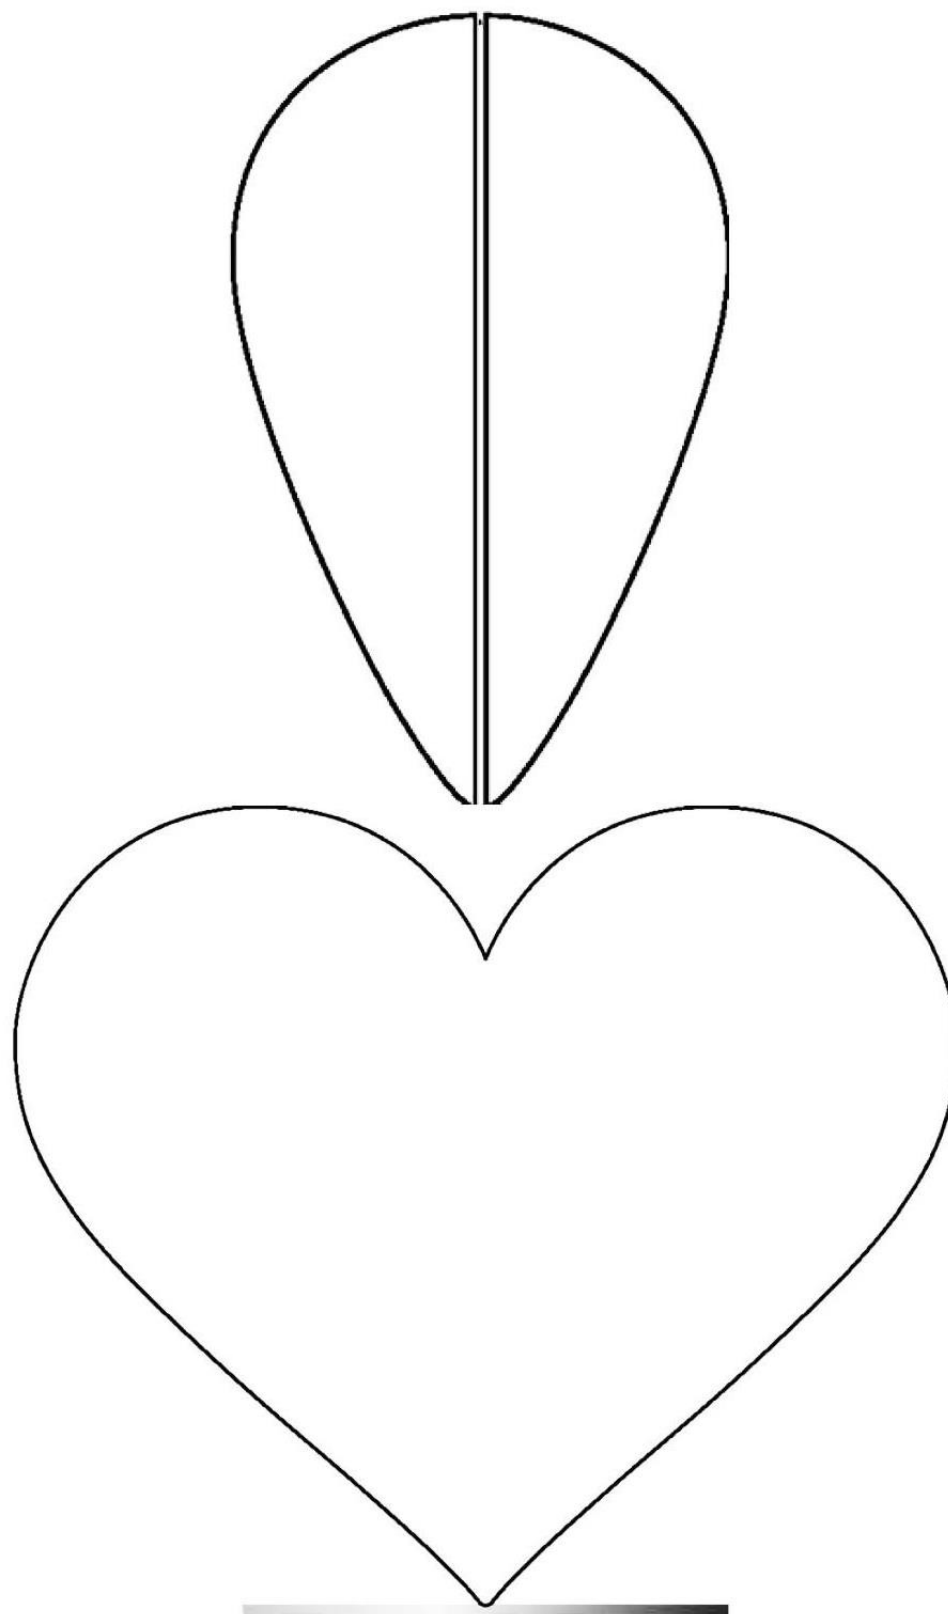

SAN FRANCISCO  
GENERAL HOSPITAL  
FOUNDATION

**Large Heart Sculpture**

5 feet tall x 6 feet wide x 40 inches depth; 400 pounds

**Table Top Heart Sculpture**

16 inches tall x 17 inches wide x 8 inches depth; 25 pounds

**Mini Heart Sculpture**

7 inches tall x 6 inches wide x 2 inches depth; 5 pounds

Heart Sculpture Templates

**FRONT**

Heart Sculpture Templates

BACK

Heart Sculpture Templates

FRONT

Heart Sculpture Templates

BACK