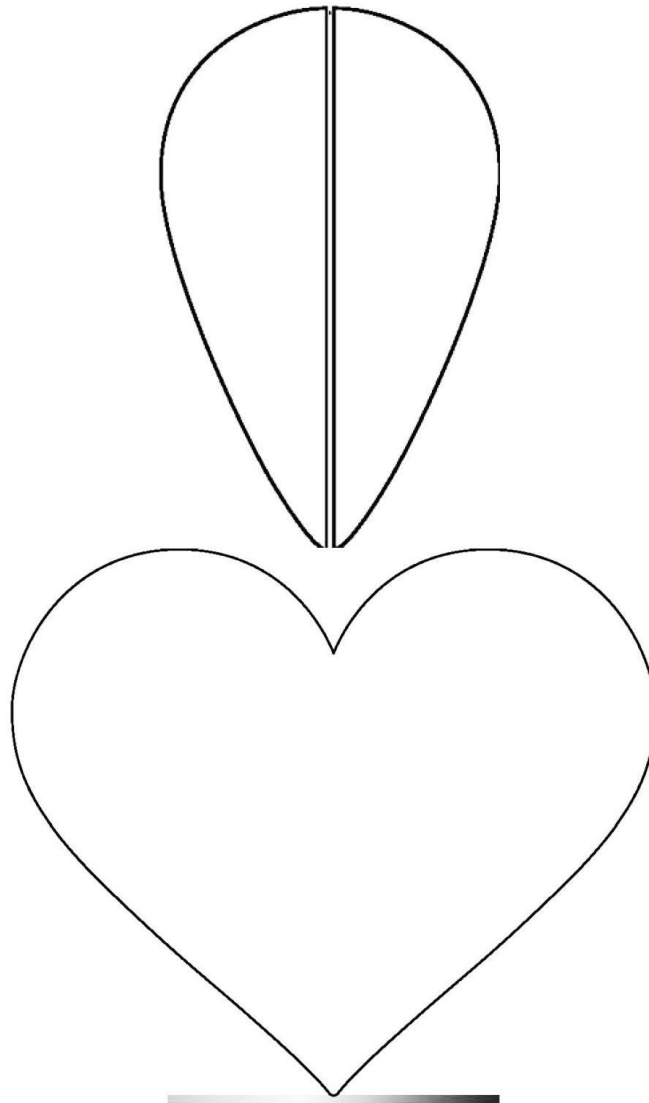

SAN FRANCISCO  
GENERAL HOSPITAL  
FOUNDATION

**Large Heart Sculpture**

5 feet tall x 6 feet wide x 40 inches depth; 400 pounds

**Table Top Heart Sculpture**

16 inches tall x 17 inches wide x 8 inches depth; 25 pounds

**Mini Heart Sculpture**

7 inches tall x 6 inches wide x 2 inches depth; 5 pounds

Heart Sculpture Templates

**FRONT**

Heart Sculpture Templates

BACK

Heart Sculpture Templates

FRONT

Heart Sculpture Templates

BACK