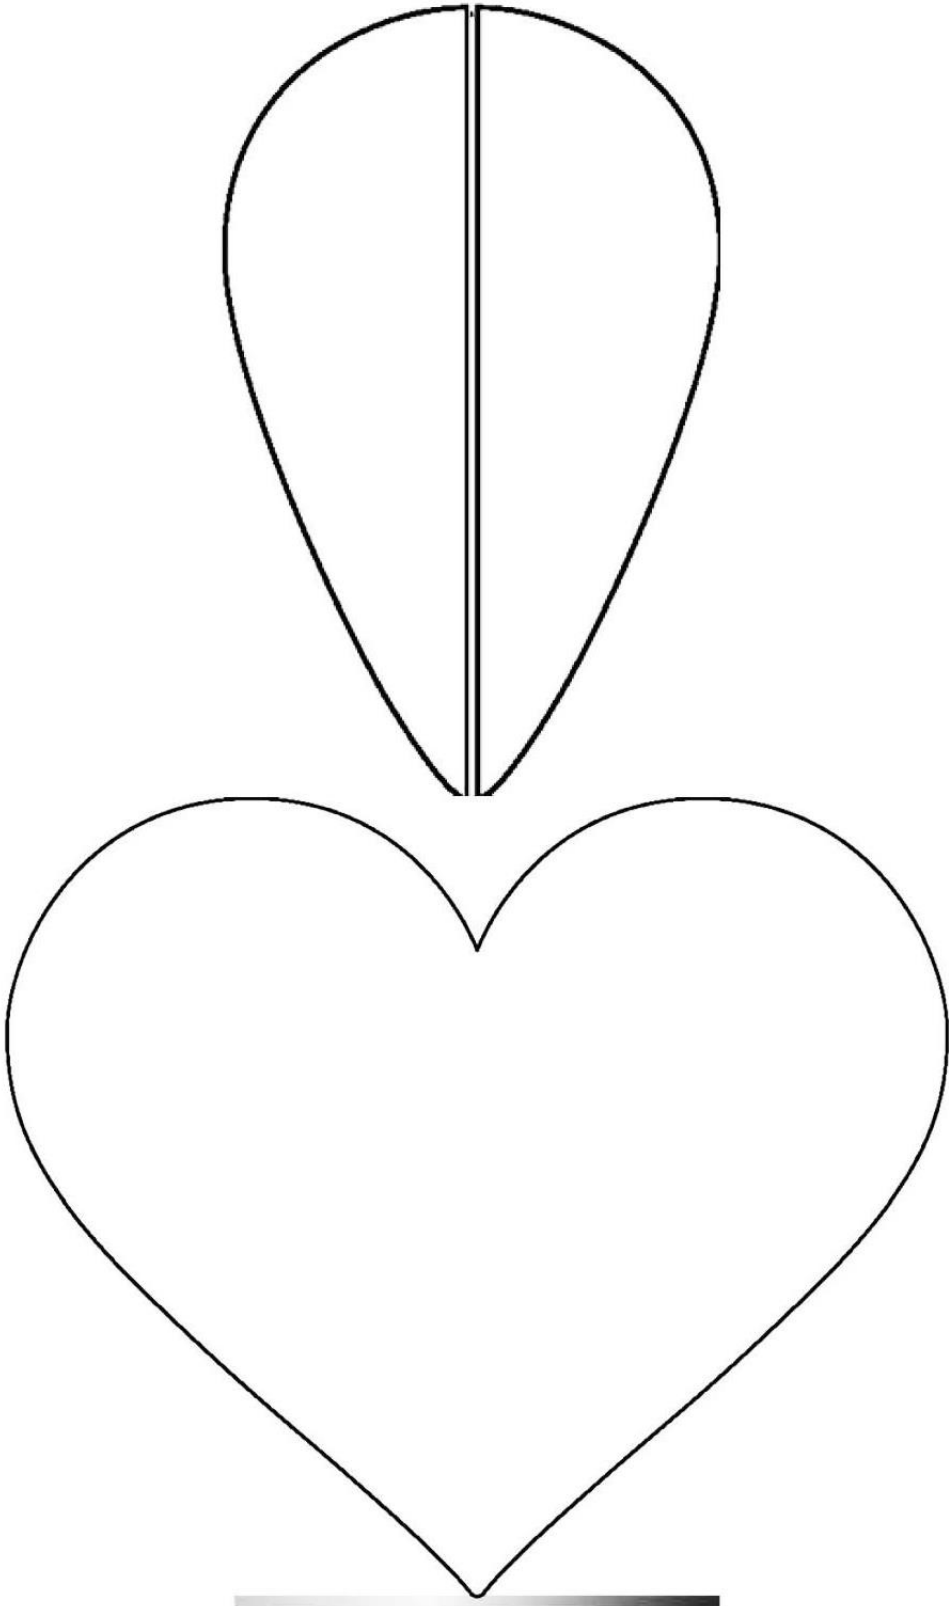

SAN FRANCISCO  
GENERAL HOSPITAL  
FOUNDATION

**Large Heart Sculpture**

5 feet tall x 6 feet wide x 40 inches depth; 400 pounds

**Table Top Heart Sculpture**

16 inches tall x 17 inches wide x 8 inches depth; 25 pounds

**Mini Heart Sculpture**

7 inches tall x 6 inches wide x 2 inches depth; 5 pounds

Heart Sculpture Templates

**FRONT**

Heart Sculpture Templates

BACK

Heart Sculpture Templates

FRONT

Heart Sculpture Templates

BACK