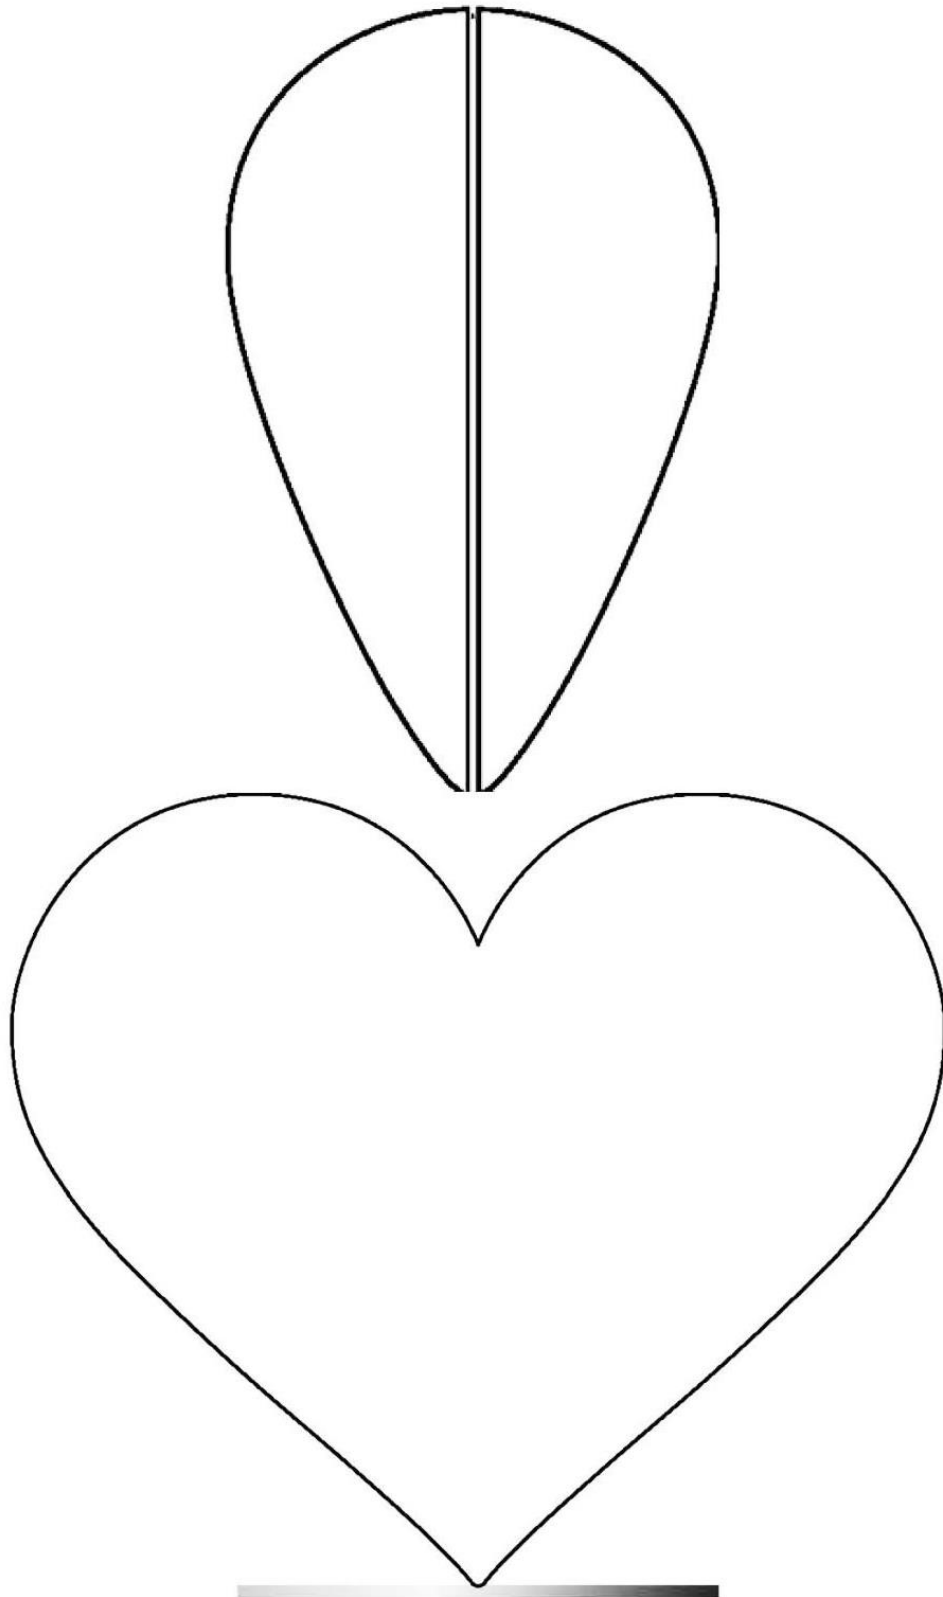

SAN FRANCISCO  
GENERAL HOSPITAL  
FOUNDATION

**Large Heart Sculpture**

5 feet tall x 6 feet wide x 40 inches depth; 400 pounds

**Table Top Heart Sculpture**

16 inches tall x 17 inches wide x 8 inches depth; 25 pounds

**Mini Heart Sculpture**

7 inches tall x 6 inches wide x 2 inches depth; 5 pounds

Heart Sculpture Templates

**FRONT**

Heart Sculpture Templates

BACK

Heart Sculpture Templates

FRONT

Heart Sculpture Templates

BACK