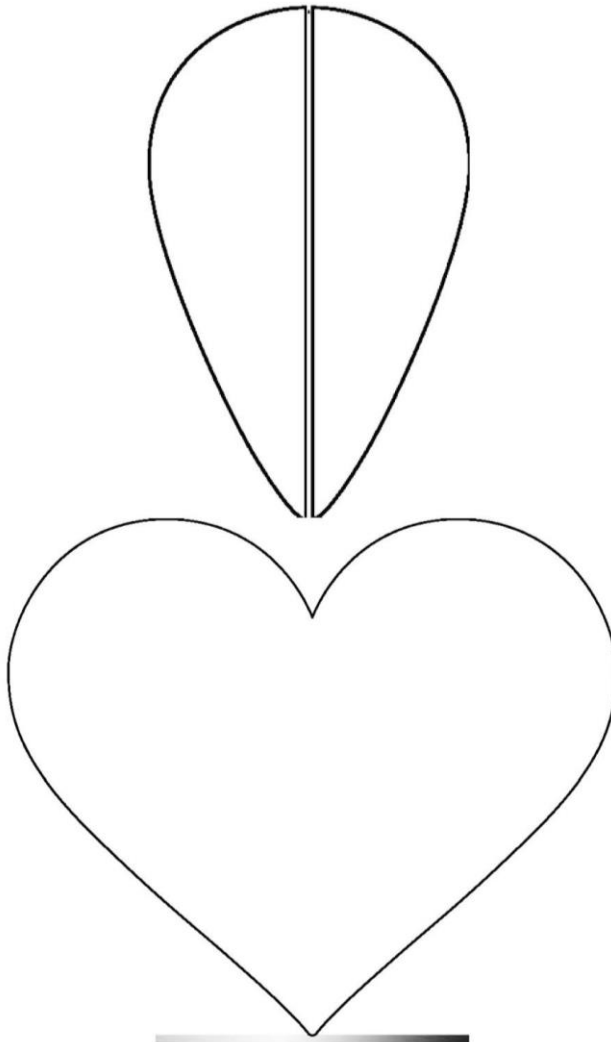

SAN FRANCISCO
GENERAL HOSPITAL
FOUNDATION

_____ Large Heart Sculptures

5 feet tall x 6 feet wide x 40 inches depth; 400 pounds

_____ Table Top Heart Sculptures

16 inches tall x 17 inches wide x 8 inches depth; 25 pounds

_____ Mini Heart Sculptures

7 inches tall x 6 inches wide x 2 inches depth; 5 pounds

Heart Sculpture Templates

SAN FRANCISCO
GENERAL HOSPITAL
FOUNDATION

Heart Sculpture Templates

SAN FRANCISCO
GENERAL HOSPITAL
FOUNDATION

Heart Sculpture Templates