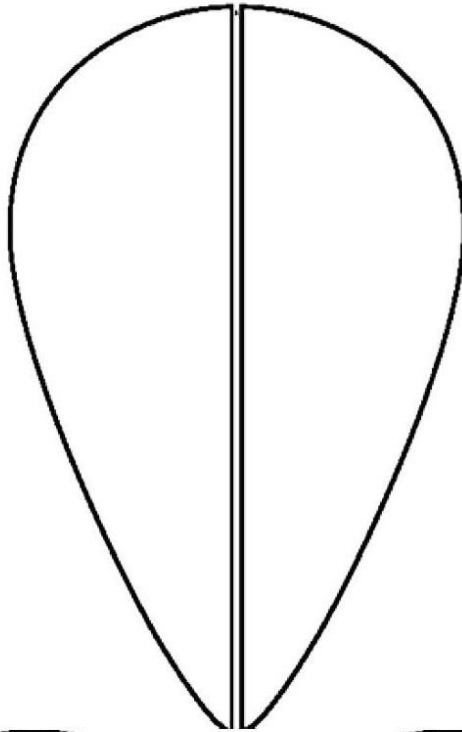

SAN FRANCISCO
GENERAL HOSPITAL
FOUNDATION

_____ Large Heart Sculptures

5 feet tall x 6 feet wide x 40 inches depth; 400 pounds

_____ Table Top Heart Sculptures

16 inches tall x 17 inches wide x 8 inches depth; 25 pounds

_____ Mini Heart Sculptures

7 inches tall x 6 inches wide x 2 inches depth; 5 pounds

Heart Sculpture Templates

SAN FRANCISCO
GENERAL HOSPITAL
FOUNDATION

Heart Sculpture Templates

SAN FRANCISCO
GENERAL HOSPITAL
FOUNDATION

Heart Sculpture Templates